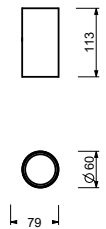

Tumbler

- free standing
- with extendable container

Chrome	96 02 7650
Matt Black	96 13 7650
Matt Gun Metal PVD	96 P5 7650
Matt British Gold PVD	96 P6 7650
Deep Black PVD	96 S1 7650