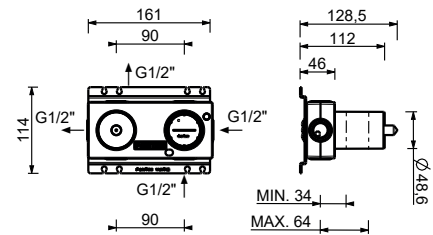

Built-in piece

44 00 M623A