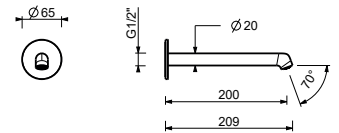

Z408

Wall-mount washbasin spout

- spout projection 20 cm
- flow restrictor 5 l/min at 3 bar
- 1/2" inlet

Chrome	58 02 Z408
Matt Black	58 13 Z408
Matt Gun Metal PVD	58 P5 Z408
Matt British Gold PVD	58 P6 Z408
Deep Black PVD	58 S1 Z408