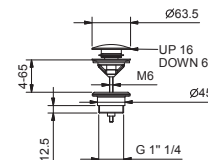

Wall-mount bathtub spout

- spout projection 20 cm
- 1/2" inlet

Chrome	58 02 L945
Matt Black	58 13 L945
Matt Gun Metal PVD	58 P5 L945
Matt British Gold PVD	58 P6 L945
Deep Black PVD	58 S1 L945

8434

Waste

- 1" 1/4
- pushing plug
- for washbasin without overflow
- for washbasin with overflow
- universal