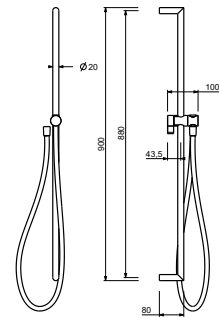

Chrome	90 02 9890
--------	------------

8145

Shower rail

- 60 cm long
- 150 cm PVC flexible
- adjustable slider
- without water plug
- without handshower

Chrome	86 02 8145
Matt Black	86 13 8145
Matt Gun Metal PVD	86 P5 8145
Matt British Gold PVD	86 P6 8145
Deep Black PVD	86 S1 8145

8096

Shower rail

- 87,5 cm long
- without water plug
- without handshower
- without flexible
- adjustable slider

Chrome

86 02 8096

9247

Shower rail

- 90 cm long
- 150 cm PVC flexible
- adjustable slider
- without water plug
- without handshower