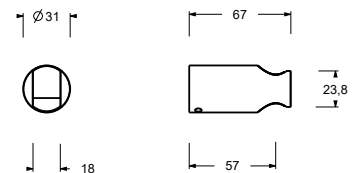

9129

Fixed handshower holder

- connection for flexible with conical nut
- Base material: ABS

Chrome	90 02 9129
Matt Black	90 13 9129

Q133

Fixed handshower holder

- connection for flexible with conical nut
- Base material: brass