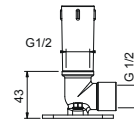

9236

Shower arm

- 25 cm long
- round backplate
- ceiling-mount
- 1/2" inlet

Chrome	86 02 9236
Matt Black	86 13 9236
Matt Gun Metal PVD	86 P5 9236
Matt British Gold PVD	86 P6 9236
Deep Black PVD	86 S1 9236

OPTIONAL: Built-in part for plasterboard

W046	91 00 W046