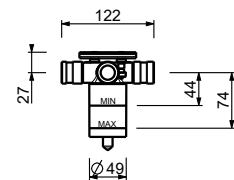

Built-in piece

19 00 D376A