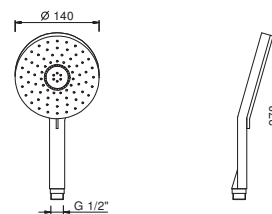

E829

Showerrail with external mixer

- handles
- **2-way** shut-off diverter with turning knob
- 150 cm PVC flexible
- handshower
- shower head Ø 24 cm
- 1/2" inlets
- adjustable slider

N.B. FIT hand shower and Ø 20 cm showerhead in S1 finishes

8914

Handshower

- DISCO
- Base material: ABS
- Ø 10 cm
- round lever
- flow restrictor 9 l/min
- anti-lime scale system
- check valve

Chrome	90 02 8914
--------	------------

Z348

Handshower

- DISCO
- Base material: ABS
- Ø 11 cm
- 3 jets: rain, tonic jet, massage
- flow restrictor 12 l/min
- anti-lime scale system
- check valve

Chrome	90 02 Z348
Matt Black	90 13 Z348
Matt Gun Metal PVD	90 P5 Z348
Matt British Gold PVD	90 P6 Z348

8929

Handshower

- DISCO
- Base material: ABS
- Ø 13 cm
- 3 jets: 47 rain nozzles, 8 AIR POWER rain nozzles, 4 massage nozzles
- flow restrictor 12 l/min
- anti-lime scale system
- check valve

Chrome	90 02 9890
--------	------------

8145

Shower rail

- 60 cm long
- 150 cm PVC flexible
- adjustable slider
- without water plug
- without handshower

Chrome	86 02 8145
Matt Black	86 13 8145
Matt Gun Metal PVD	86 P5 8145
Matt British Gold PVD	86 P6 8145
Deep Black PVD	86 S1 8145