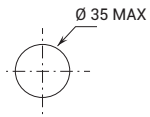

All washbasin and bidet mixers are fitted with 5 l/min **flow restrictors**.

BASINS HOLE SIZE:

- Washbasin and bidet mixers:

Hole diameter within these dimensions MIN 33.5 mm - MAX 35 mm:

THE COVER PLATE IS ALWAYS NEEDED.