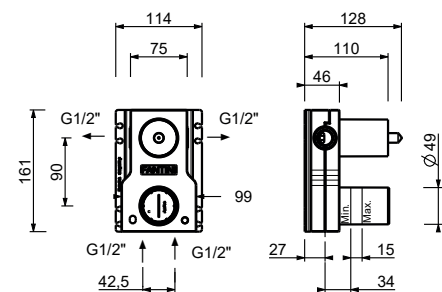

M585A

Built-in piece

44 00 M585A