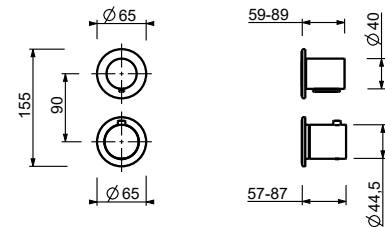

G423B

External piece

Chrome	87 02 G423B
Matt Black	87 13 G423B
Matt Gun Metal PVD	87 P5 G423B
Matt British Gold PVD	87 P6 G423B
Deep Black PVD	87 S1 G423B