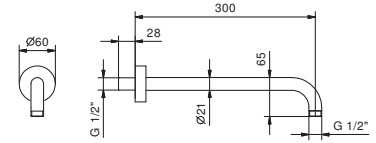

8027

Shower arm

- 30 cm long
- round backplate
- wall-mount
- 1/2" inlet

Chrome	86 02 8027
Matt Black	86 13 8027
Matt Gun Metal PVD	86 P5 8027
Matt British Gold PVD	86 P6 8027
Deep Black PVD	86 S1 8027

OPTIONAL: Built-in part for plasterboard

W046 91 00 W046

8137

Shower arm

- 35 cm long
- round backplate
- wall-mount
- 1/2" inlet

Chrome	86 02 8137
Matt Black	86 13 8137
Matt Gun Metal PVD	86 P5 8137
Matt British Gold PVD	86 P6 8137
Deep Black PVD	86 S1 8137