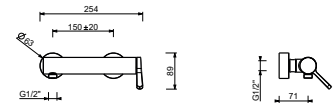

E829

Showerrail with external mixer

- handles
- **2-way** shut-off diverter with turning knob
- 150 cm PVC flexible
- handshower
- shower head Ø 24 cm
- 1/2" inlets
- adjustable slider

N.B. FIT hand shower and Ø 20 cm showerhead in S1 finishes