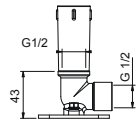

OPTIONAL: Built-in part for plasterboard

W046 91 00 W046