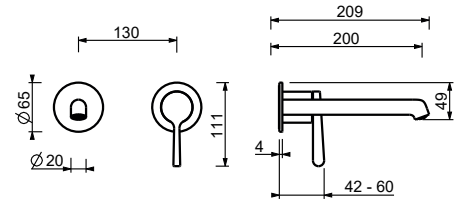

L906WF

Single-hole high washbasin mixer

- spout projection 14,5 cm
- handle
- flow restrictor 5 l/min at 3 bar
- flexible supply lines
- WITHOUT WASTE

• Available from October 2024

Chrome	58 02 L906WF
Matt Black	58 13 L906WF
Matt Gun Metal PVD	58 P5 L906WF
Matt British Gold PVD	58 P6 L906WF
Deep Black PVD	58 S1 L906WF

Wall-mount washbasin mixer

- spout projection 20 cm
- handle
- flow restrictor 5 l/min at 3 bar
- 1/2" inlets
- WITHOUT WASTE

L913B

External piece

Chrome	58 02 L913B
Matt Black	58 13 L913B
Matt Gun Metal PVD	58 P5 L913B
Matt British Gold PVD	58 P6 L913B
Deep Black PVD	58 S1 L913B