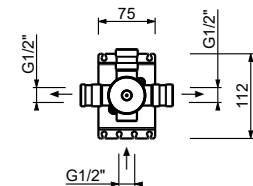

Built-in piece

19 00 D376A