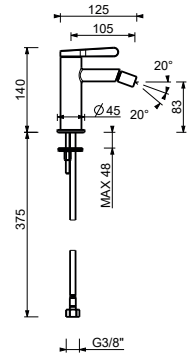

8436

Washbasin spout

- h. 28 cm
- spout projection 18,5 cm
- flow restrictor 5 l/min at 3 bar
- 1/2" inlet

Chrome	24 02 8436
Matt Black	24 13 8436
Matt Gun Metal PVD	24 P5 8436
Matt British Gold PVD	24 P6 8436
Deep Black PVD	24 S1 8436

Z408

Wall-mount washbasin spout

- spout projection 20 cm
- flow restrictor 5 l/min at 3 bar
- 1/2" inlet

Chrome	58 02 Z408
Matt Black	58 13 Z408
Matt Gun Metal PVD	58 P5 Z408
Matt British Gold PVD	58 P6 Z408
Deep Black PVD	58 S1 Z408

L908WF

Single-hole bidet mixer

- spout projection 10,5 cm
- handle
- flow restrictor 5 l/min at 3 bar
- articulated aerator
- flexible supply lines
- WITHOUT WASTE

Chrome	58 02 L908WF
Matt Black	58 13 L908WF
Matt Gun Metal PVD	58 P5 L908WF
Matt British Gold PVD	58 P6 L908WF
Deep Black PVD	58 S1 L908WF