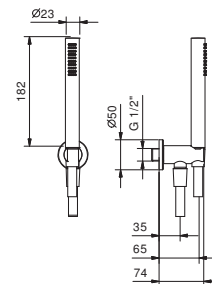

E829

Showerrail with external mixer

- handles
- **2-way** shut-off diverter with turning knob
- 150 cm PVC flexible
- handshower
- shower head Ø 24 cm
- 1/2" inlets
- adjustable slider

N.B. FIT hand shower and Ø 20 cm showerhead in S1 finishes

OPTIONAL: Built-in part for plasterboard

W046	91 00 W046
-------------	------------

8093

Shower set

- FIT handshower
- water plug with showerholder
- round backplate
- 150 cm PVC flexible
- 1/2" inlet

Chrome	86 02 8093
Matt Black	86 13 8093
Matt Gun Metal PVD	86 P5 8093
Matt British Gold PVD	86 P6 8093
Deep Black PVD	86 S1 8093

8151

Shower set

- DISCO handshower
- water plug with showerholder
- round backplate
- 150 cm PVC flexible
- 1/2" inlet

Chrome	86 02 8151
Matt Black	86 13 8151
Matt Gun Metal PVD	86 P5 8151
Matt British Gold PVD	86 P6 8151