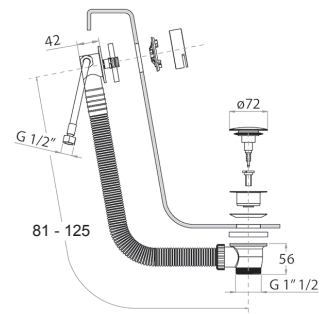

W001

Bathtub drain

- with handle
- WITH WASTE

Chrome
Matt Black
Matt Gun Metal PVD
Matt British Gold PVD
Deep Black PVD

91 02 W001
91 13 W001
91 P5 W001
91 P6 W001
91 S1 W001

W002

Bathtub drain

- with handle
- bath-tub drain with overflow
- WITH WASTE

Chrome
Matt Black
Matt Gun Metal PVD
Matt British Gold PVD
Deep Black PVD

91 02 W002
91 13 W002
91 P5 W002
91 P6 W002
91 S1 W002