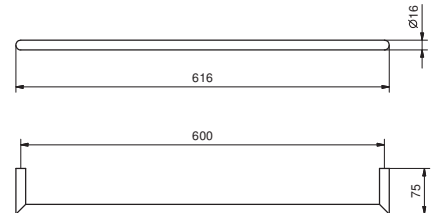

7611

Towel rail

• 45 cm

Chrome	96 02 7611
Matt Black	96 13 7611
Matt Gun Metal PVD	96 P5 7611
Matt British Gold PVD	96 P6 7611
Deep Black PVD	96 S1 7611

7607

Towel rail

• 60 cm

Chrome	96 02 7607
Matt Black	96 13 7607
Matt Gun Metal PVD	96 P5 7607
Matt British Gold PVD	96 P6 7607
Deep Black PVD	96 S1 7607