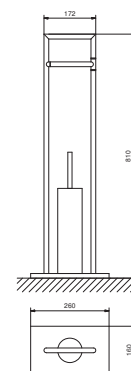

Free standing pole

- toilet roll holder
- toilet brush holder
- free standing
- with extendable container

Chrome
Matt Black

96 02 7657
96 13 7657