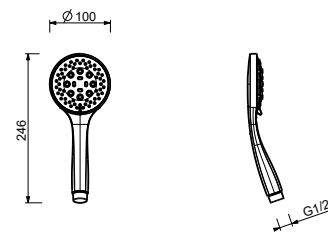

E829

Showerrail with external mixer

- handles
- **2-way** shut-off diverter with turning knob
- 150 cm PVC flexible
- handshower
- shower head Ø 24 cm
- 1/2" inlets
- adjustable slider

N.B. FIT hand shower and Ø 20 cm showerhead in S1 finishes

8914

Handshower

- DISCO
- Base material: ABS
- Ø 10 cm
- round lever
- flow restrictor 9 l/min
- anti-lime scale system
- check valve

Chrome	90 02 8914
--------	------------

Z348

Handshower

- DISCO
- Base material: ABS
- Ø 11 cm
- 3 jets: rain, tonic jet, massage
- flow restrictor 12 l/min
- anti-lime scale system
- check valve