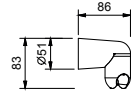

0992

Adjustable handshower holder

• connection for flexible with conical nut

Chrome

90 02 0992