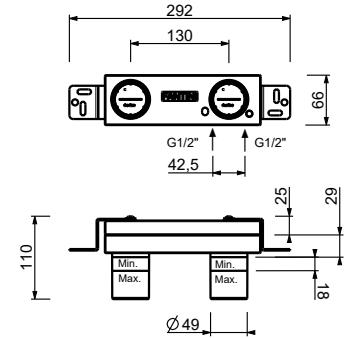

M011A

Built-in piece

44 00 M011A