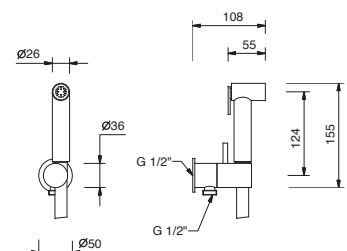

8486

Double-function hydrobrush

- for WC cleaning
- for personal care if used with a shower mixer
- water plug with showerholder
- stop valve
- Base material: brass
- round backplate
- 120 cm PVC flexible
- 1/2" inlet

Chrome	91 02 8486
Matt Black	91 13 8486
Matt Gun Metal PVD	91 P5 8486
Matt British Gold PVD	91 P6 8486
Deep Black PVD	91 S1 8486