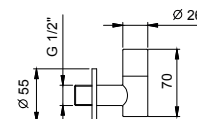

Chrome	91 02 8364
Matt Black	91 13 8364
Matt Gun Metal PVD	91 P5 8364
Matt British Gold PVD	91 P6 8364
Deep Black PVD	91 S1 8364