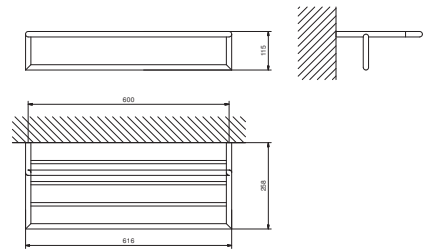

Chrome	96 02 7615
Matt Black	96 13 7615

7614

Towel rail

• multiple
• 45 cm