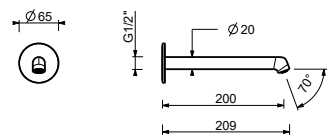

TUB: spouts

L945

Wall-mount bathtub spout

- spout projection 20 cm
- 1/2" inlet

Chrome	58 02 L945
Matt Black	58 13 L945
Matt Gun Metal PVD	58 P5 L945
Matt British Gold PVD	58 P6 L945
Deep Black PVD	58 S1 L945