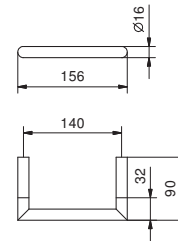

Chrome	96 02 7609
Matt Black	96 13 7609
Matt Gun Metal PVD	96 P5 7609
Matt British Gold PVD	96 P6 7609
Deep Black PVD	96 S1 7609

7645

Toilet roll holder

• for horizontal and vertical installation