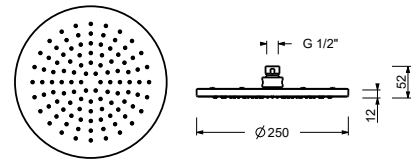

Rain showerhead

- Ø 25 cm
- Base material: stainless steel
- flow restrictor 12 l/min at 3 bar
- anti-lime scale system
- 1/2" inlet
- check valve

NOTE: conditions necessary for the correct functioning: Min. Flow Rate: 10 l/min

Chrome	86 02 8146
Matt Black	86 13 8146
Matt Gun Metal PVD	86 P5 8146
Matt British Gold PVD	86 P6 8146
Deep Black PVD	86 S1 8146

8147

Rain showerhead

- adjustable
- wall-mount
- 1/2" inlet
- anti-lime scale system
- flow restrictor 12 l/min at 3 bar
- check valve