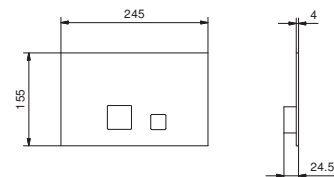

8402

Flush actuator plate

- Base material: stainless steel
- projecting push-button controls
- with round controls
- compatible with GEBERIT SIGMA8, SIGMA12
- without visible fixing system

Brilliant Stainless Steel	91 38 8402
Matt Black	91 13 8402
Matt Gun Metal PVD	91 P5 8402
Matt British Gold PVD	91 P6 8402
Deep Black PVD	91 S1 8402

8403

Flush actuator plate

- Base material: stainless steel
- flush fit controls
- with square controls
- compatible with GEBERIT SIGMA8, SIGMA12
- without visible fixing system

Brilliant Stainless Steel	91 38 8403
Matt Black	91 13 8403
Matt Gun Metal PVD	91 P5 8403
Matt British Gold PVD	91 P6 8403
Deep Black PVD	91 S1 8403

W216

Flush actuator plate

- Base material: stainless steel
- projecting push-button controls
- with round controls
- compatible with TECEBOX OCTA II
- minimum depth: see installation instructions
- without visible fixing system

Brilliant Stainless Steel	91 38 W216
Matt Black	91 13 W216
Matt Gun Metal PVD	91 P5 W216
Matt British Gold PVD	91 P6 W216
Deep Black PVD	91 S1 W216

8486

Double-function hydrobrush

- for WC cleaning
- for personal care if used with a shower mixer
- water plug with showerholder
- stop valve
- Base material: brass
- round backplate
- 120 cm PVC flexible
- 1/2" inlet

Chrome	91 02 8486
Matt Black	91 13 8486
Matt Gun Metal PVD	91 P5 8486
Matt British Gold PVD	91 P6 8486
Deep Black PVD	91 S1 8486