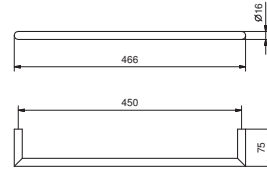

7611

Towel rail

• 45 cm

Chrome	96 02 7611
Matt Black	96 13 7611
Matt Gun Metal PVD	96 P5 7611
Matt British Gold PVD	96 P6 7611
Deep Black PVD	96 S1 7611

7607

Towel rail

• 60 cm