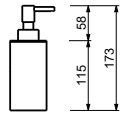

7652

Liquid soap dispenser

- free standing
- with extendable container

Chrome	96 02 7652
Matt Black	96 13 7652
Matt Gun Metal PVD	96 P5 7652
Matt British Gold PVD	96 P6 7652
Deep Black PVD	96 S1 7652

7671

Liquid soap dispenser

- wall mounted
- with extendable container

Chrome	96 02 7671
Matt Black	96 13 7671
Matt Gun Metal PVD	96 P5 7671
Matt British Gold PVD	96 P6 7671
Deep Black PVD	96 S1 7671

7654

Shelf

- 30 cm
- wall mounted

Chrome	96 02 7654
Matt Black	96 13 7654

7606

Towel rail

- 30 cm

Chrome	96 02 7606
Matt Black	96 13 7606
Matt Gun Metal PVD	96 P5 7606
Matt British Gold PVD	96 P6 7606
Deep Black PVD	96 S1 7606