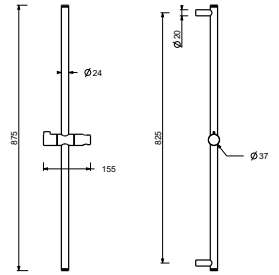

Chrome	90 02 9890
--------	------------

8145

Shower rail

- 60 cm long
- 150 cm PVC flexible
- adjustable slider
- without water plug
- without handshower

Chrome	86 02 8145
Matt Black	86 13 8145
Matt Gun Metal PVD	86 P5 8145
Matt British Gold PVD	86 P6 8145
Deep Black PVD	86 S1 8145

8096

Shower rail

- 87,5 cm long
- without water plug
- without handshower
- without flexible
- adjustable slider

Chrome

86 02 8096

9247

Shower rail

- 90 cm long
- 150 cm PVC flexible
- adjustable slider
- without water plug
- without handshower