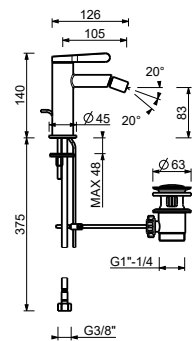

8436

Washbasin spout

- h. 28 cm
- spout projection 18,5 cm
- flow restrictor 5 l/min at 3 bar
- 1/2" inlet

Chrome	24 02 8436
Matt Black	24 13 8436
Matt Gun Metal PVD	24 P5 8436
Matt British Gold PVD	24 P6 8436
Deep Black PVD	24 S1 8436

L908WF

Single-hole bidet mixer

- spout projection 10,5 cm
- handle
- flow restrictor 5 l/min at 3 bar
- articulated aerator
- flexible supply lines
- WITHOUT WASTE

Chrome	58 02 L908WF
Matt Black	58 13 L908WF
Matt Gun Metal PVD	58 P5 L908WF
Matt British Gold PVD	58 P6 L908WF
Deep Black PVD	58 S1 L908WF

L908F

Single-hole bidet mixer

- spout projection 10,5 cm
- handle
- flow restrictor 5 l/min at 3 bar
- articulated aerator
- flexible supply lines
- WITH WASTE

Chrome	58 02 L908F
Matt Black	58 13 L908F
Matt Gun Metal PVD	58 P5 L908F
Matt British Gold PVD	58 P6 L908F
Deep Black PVD	58 S1 L908F