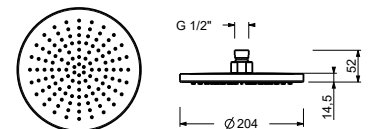

8136

Rain showerhead

- Ø 20 cm
- Base material: brass
- Base material: stainless steel
- flow restrictor 12 l/min at 3 bar
- anti-lime scale system
- 1/2" inlet
- check valve

NOTE: conditions necessary for the correct functioning: Min. Flow Rate: 10 l/min