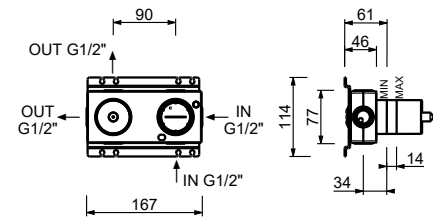

M685A

Built-in piece

44 00 M685A