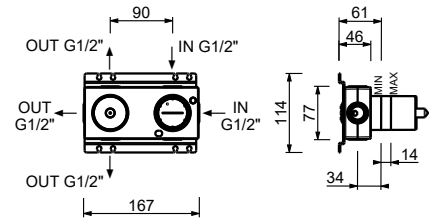

M687A

Built-in piece

44 00 M687A

L926

Wall-mount shower mixer

- without shower set
- handle
- 1/2" inlets

• Available from October 2024

Chrome	58 02 L926
Matt Black	58 13 L926
Matt Gun Metal PVD	58 P5 L926
Matt British Gold PVD	58 P6 L926
Deep Black PVD	58 S1 L926