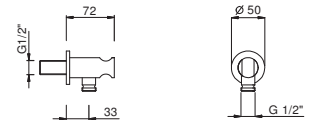

Chrome

91 02 9323

Matt Black

91 13 9323

Matt Gun Metal PVD

91 P5 9323

Matt British Gold PVD

91 P6 9323

Deep Black PVD

91 S1 9323

7034