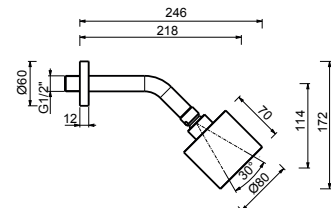

Chrome	86 02 8147
Matt Black	86 13 8147
Matt Gun Metal PVD	86 P5 8147
Matt British Gold PVD	86 P6 8147
Deep Black PVD	86 S1 8147