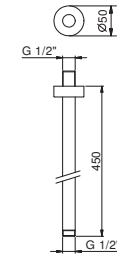

OPTIONAL: Built-in part for plasterboard

W046	91 00 W046
-------------	------------

9237

Shower arm

- 45 cm long
- round backplate
- ceiling-mount
- 1/2" inlet

Chrome	86 02 9237
Matt Black	86 13 9237
Matt Gun Metal PVD	86 P5 9237
Matt British Gold PVD	86 P6 9237
Deep Black PVD	86 S1 9237

OPTIONAL: Built-in part for plasterboard

W046	91 00 W046
-------------	------------

8093

Shower set

- FIT handshower
- water plug with showerholder
- round backplate
- 150 cm PVC flexible
- 1/2" inlet

Chrome	86 02 8093
Matt Black	86 13 8093
Matt Gun Metal PVD	86 P5 8093
Matt British Gold PVD	86 P6 8093
Deep Black PVD	86 S1 8093