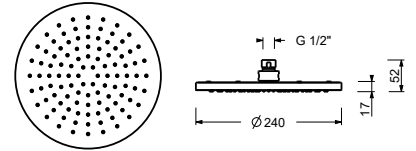

8142

Rain showerhead

- Ø 24 cm
- Base material: ABS
- flow restrictor 12 l/min at 3 bar
- anti-lime scale system
- 1/2" inlet
- check valve

NOTE: conditions necessary for the correct functioning: Min. Flow Rate: 10 l/min