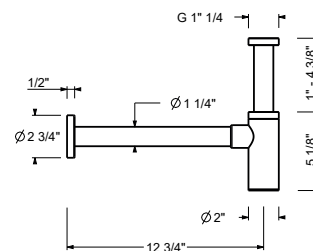

Bottle trap

- 1" 1/4
- for washbasin

Chrome	91 02 9234
Matt Black	91 13 9234
Matt Gun Metal PVD	91 P5 9234
Matt British Gold PVD	91 P6 9234
Deep Black PVD	91 S1 9234

8364

Pair of filters

- with shutoff
- fully inspectable filter
- 1/2" inlet

Chrome	91 02 8364
Matt Black	91 13 8364
Matt Gun Metal PVD	91 P5 8364
Matt British Gold PVD	91 P6 8364
Deep Black PVD	91 S1 8364