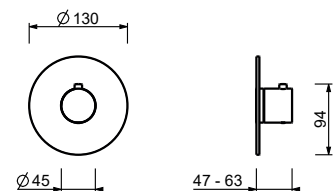

External piece

Chrome	87 02 G500B
Matt Black	87 13 G500B
Matt Gun Metal PVD	87 P5 G500B
Matt British Gold PVD	87 P6 G500B
Deep Black PVD	87 S1 G500B