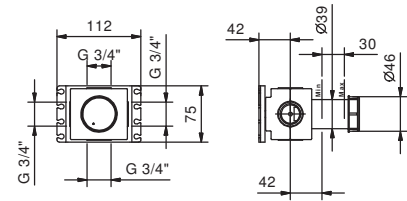

D391A

Built-in piece

19 00 D391A