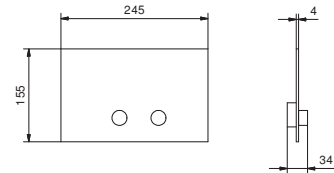

8402

Flush actuator plate

- Base material: stainless steel
- projecting push-button controls
- with round controls
- compatible with GEBERIT SIGMA8, SIGMA12
- without visible fixing system

Brilliant Stainless Steel	91 38 8402
Matt Black	91 13 8402
Matt Gun Metal PVD	91 P5 8402
Matt British Gold PVD	91 P6 8402
Deep Black PVD	91 S1 8402

8403

Flush actuator plate

- Base material: stainless steel
- flush fit controls
- with square controls
- compatible with GEBERIT SIGMA8, SIGMA12
- without visible fixing system

Brilliant Stainless Steel	91 38 8403
Matt Black	91 13 8403
Matt Gun Metal PVD	91 P5 8403
Matt British Gold PVD	91 P6 8403
Deep Black PVD	91 S1 8403

W216

Flush actuator plate

- Base material: stainless steel
- projecting push-button controls
- with round controls
- compatible with TECEBOX OCTA II
- minimum depth: see installation instructions
- without visible fixing system

Brilliant Stainless Steel	91 38 W216
Matt Black	91 13 W216
Matt Gun Metal PVD	91 P5 W216
Matt British Gold PVD	91 P6 W216
Deep Black PVD	91 S1 W216

8486

Double-function hydrobrush

- for WC cleaning
- for personal care if used with a shower mixer
- water plug with showerholder
- stop valve
- Base material: brass
- round backplate
- 120 cm PVC flexible
- 1/2" inlet

Chrome	91 02 8486
Matt Black	91 13 8486
Matt Gun Metal PVD	91 P5 8486
Matt British Gold PVD	91 P6 8486
Deep Black PVD	91 S1 8486