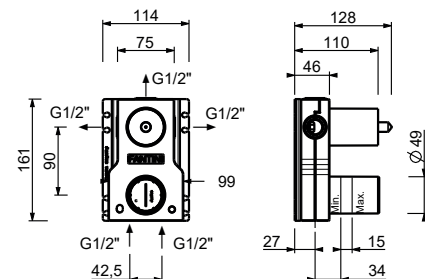

M587A

Built-in piece

44 00 M587A