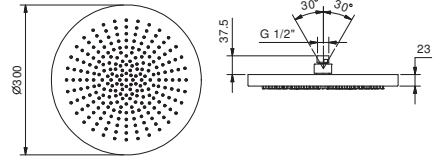

K073

Rain showerhead

- ACQUAFIT
- Water functions:
- 1st function: 240 anti - limestone nozzles
- Ø 30 cm
- Base material: stainless steel
- check valve
- flow restrictor 14 l/min at 3 bar
- anti-lime scale system
- 1/2" inlet

NOTE: conditions necessary for the correct functioning: Min. Flow Rate: 12 l/min