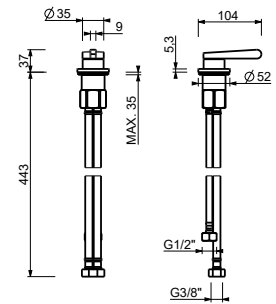

8436

Washbasin spout

- h. 28 cm
- spout projection 18,5 cm
- flow restrictor 5 l/min at 3 bar
- 1/2" inlet

Chrome	24 02 8436
Matt Black	24 13 8436
Matt Gun Metal PVD	24 P5 8436
Matt British Gold PVD	24 P6 8436
Deep Black PVD	24 S1 8436