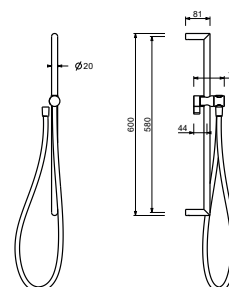

E829

Showerrail with external mixer

- handles
- **2-way** shut-off diverter with turning knob
- 150 cm PVC flexible
- handshower
- shower head Ø 24 cm
- 1/2" inlets
- adjustable slider

N.B. FIT hand shower and Ø 20 cm showerhead in S1 finishes

Chrome	90 02 8929
Matt Black	90 13 8929
Matt Gun Metal PVD	90 P5 8929
Matt British Gold PVD	90 P6 8929

9890

Handshower

- DISCO
- Base material: ABS
- Ø 14 cm
- 2 jets: 72 rain nozzles, 4 massage nozzles
- flow restrictor 12 l/min
- anti-lime scale system
- check valve

Chrome	90 02 9890
--------	------------

8145

Shower rail

- 60 cm long
- 150 cm PVC flexible
- adjustable slider
- without water plug
- without handshower

Chrome	86 02 8145
Matt Black	86 13 8145
Matt Gun Metal PVD	86 P5 8145
Matt British Gold PVD	86 P6 8145
Deep Black PVD	86 S1 8145

8096

Shower rail

- 87,5 cm long
- without water plug
- without handshower
- without flexible
- adjustable slider

Chrome

86 02 8096

9247

Shower rail

- 90 cm long
- 150 cm PVC flexible
- adjustable slider
- without water plug
- without handshower