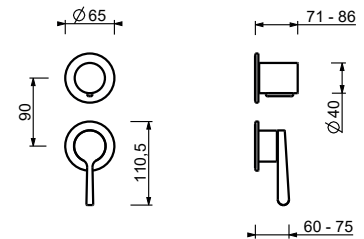

L989B

External piece

Chrome	58 02 L989B
Matt Black	58 13 L989B
Matt Gun Metal PVD	58 P5 L989B
Matt British Gold PVD	58 P6 L989B
Deep Black PVD	58 S1 L989B