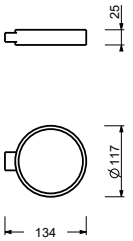

Soap holder

- wall mounted
- Ø 12 cm
- glass insert

Chrome	96 02 7669
Matt Black	96 13 7669
Matt Gun Metal PVD	96 P5 7669
Matt British Gold PVD	96 P6 7669
Deep Black PVD	96 S1 7669