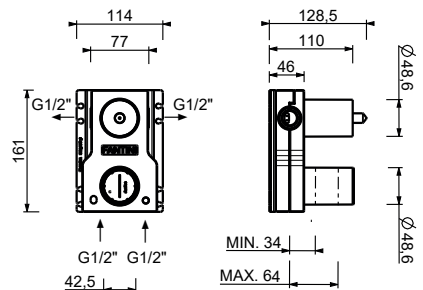

M523A

Built-in piece

44 00 M523A