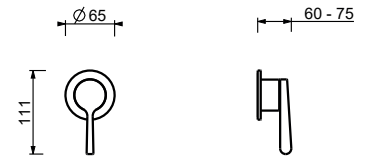

Built-in shower mixer

- handle
- no. 1 1/2" outlet
- 1/2" inlets
- soundproof

L963B

External piece

Chrome	58 02 L963B
Matt Black	58 13 L963B
Matt Gun Metal PVD	58 P5 L963B
Matt British Gold PVD	58 P6 L963B
Deep Black PVD	58 S1 L963B