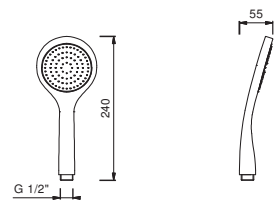

Handshower

- DISCO
- Base material: ABS
- Ø 10 cm
- round lever
- flow restrictor 9 l/min
- anti-lime scale system
- check valve