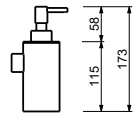

7652

Liquid soap dispenser

- free standing
- with extendable container

Chrome	96 02 7652
Matt Black	96 13 7652
Matt Gun Metal PVD	96 P5 7652
Matt British Gold PVD	96 P6 7652
Deep Black PVD	96 S1 7652

7671

Liquid soap dispenser

- wall mounted
- with extendable container

Chrome	96 02 7671
Matt Black	96 13 7671
Matt Gun Metal PVD	96 P5 7671
Matt British Gold PVD	96 P6 7671
Deep Black PVD	96 S1 7671

7654

Shelf

- 30 cm
- wall mounted

Chrome	96 02 7654
Matt Black	96 13 7654

7606

Towel rail

- 30 cm

Chrome	96 02 7606
Matt Black	96 13 7606
Matt Gun Metal PVD	96 P5 7606
Matt British Gold PVD	96 P6 7606
Deep Black PVD	96 S1 7606