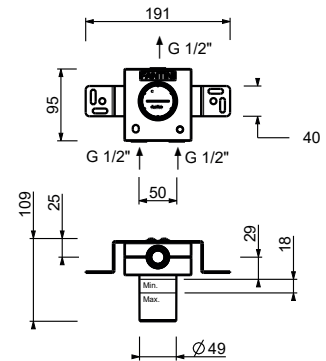

M063A

Built-in piece

44 00 M063A