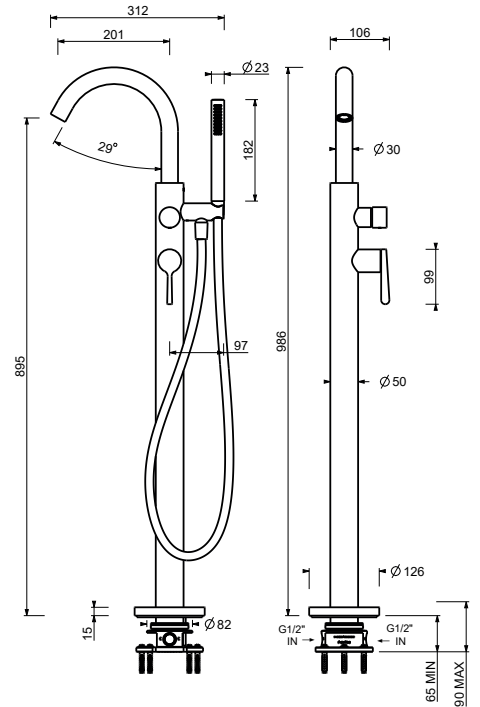

Floor-mount bathtub mixer

- spout projection 20 cm
- handle
- open/close handle with flow and temperature control
- FIT handshower
- handshower holder
- 150 cm PVC flexible
- 1/2" inlets
- on foot

L980B

External piece

Chrome	58 02 L980B
Matt Black	58 13 L980B
Matt Gun Metal PVD	58 P5 L980B
Matt British Gold PVD	58 P6 L980B
Deep Black PVD	58 S1 L980B

R080A

Built-in piece

44 00 R080A

TUB: spouts

L945

Wall-mount bathtub spout

- spout projection 20 cm
- 1/2" inlet

Chrome	58 02 L945
Matt Black	58 13 L945
Matt Gun Metal PVD	58 P5 L945
Matt British Gold PVD	58 P6 L945
Deep Black PVD	58 S1 L945