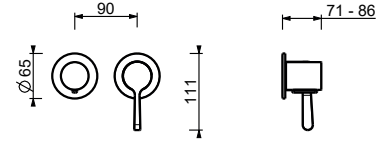

Built-in shower mixer

- handles
- with rosaces
- **3-way** diverter with turning knob
- 1/2" inlets
- soundproof
- for horizontal installation only

L989B

External piece

Chrome	58 02 L989B
Matt Black	58 13 L989B
Matt Gun Metal PVD	58 P5 L989B
Matt British Gold PVD	58 P6 L989B
Deep Black PVD	58 S1 L989B