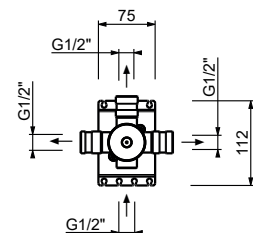

Built-in piece

19 00 D377A