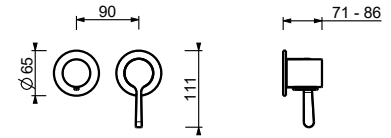

Built-in shower mixer

- handles
- with rosaces
- **2-way** diverter with turning knob
- 1/2" inlets
- soundproof
- for horizontal installation only

L981B

External piece

Chrome	58 02 L981B
Matt Black	58 13 L981B
Matt Gun Metal PVD	58 P5 L981B
Matt British Gold PVD	58 P6 L981B
Deep Black PVD	58 S1 L981B