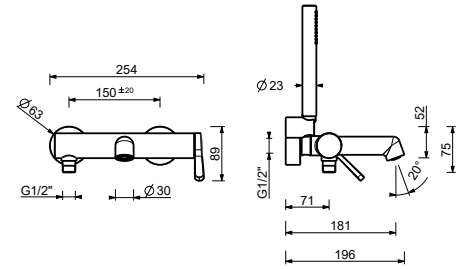

L915

Wall-mount bathtub mixer

- spout projection 18 cm
- handle
- **2-way** diverter
- FIT handshower
- handshower holder
- 150 cm PVC flexible

• Available from October 2024

Chrome	58 02 L915
Matt Black	58 13 L915
Matt Gun Metal PVD	58 P5 L915
Matt British Gold PVD	58 P6 L915
Deep Black PVD	58 S1 L915

Built-in bathtub mixer

- spout projection 20 cm
- handle
- **2-way** diverter with turning knob
- FIT handshower
- water plug with showerholder
- 150 cm PVC flexible
- 1/2" inlets

• Available from October 2024

L921B

External piece

Chrome	58 02 L921B
Matt Black	58 13 L921B
Matt Gun Metal PVD	58 P5 L921B
Matt British Gold PVD	58 P6 L921B
Deep Black PVD	58 S1 L921B

D220A

Built-in piece

44 00 D220A