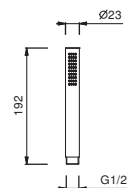

Handshower

- FIT
- Base material: brass
- Base material: stainless steel
- flow restrictor 9 l/min
- anti-lime scale system
- check valve