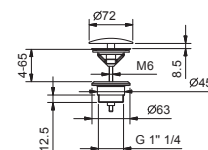

Chrome	91 02 8435
Matt Black	91 13 8435
Matt Gun Metal PVD	91 P5 8435
Matt British Gold PVD	91 P6 8435
Deep Black PVD	91 S1 8435

9234