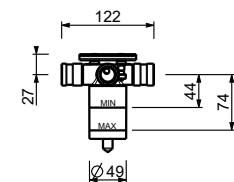

Built-in piece

19 00 D377A