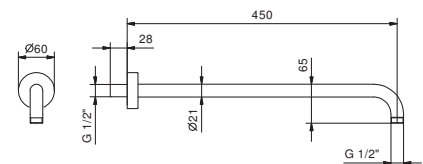

E829

Showerrail with external mixer

- handles
- **2-way** shut-off diverter with turning knob
- 150 cm PVC flexible
- handshower
- shower head Ø 24 cm
- 1/2" inlets
- adjustable slider

N.B. FIT hand shower and Ø 20 cm showerhead in S1 finishes

OPTIONAL: Built-in part for plasterboard

W046 91 00 W046

8028

Shower arm

- 45 cm long
- round backplate
- wall-mount
- 1/2" inlet

Chrome	86 02 8028
Matt Black	86 13 8028
Matt Gun Metal PVD	86 P5 8028
Matt British Gold PVD	86 P6 8028
Deep Black PVD	86 S1 8028