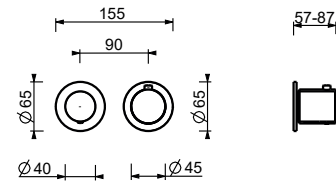

1/2" built-in thermostatic shower mixer

- handles
- with rosaces
- **2-way** diverter with turning knob
- 1/2" inlets
- soundproof
- for horizontal installation only

G423B

External piece

Chrome	87 02 G423B
Matt Black	87 13 G423B
Matt Gun Metal PVD	87 P5 G423B
Matt British Gold PVD	87 P6 G423B
Deep Black PVD	87 S1 G423B