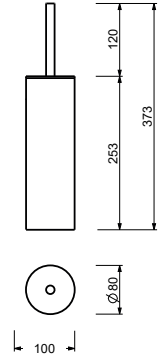

7646

Toilet brush holder

- free standing
- with extendable container

Chrome	96 02 7646
Matt Black	96 13 7646
Matt Gun Metal PVD	96 P5 7646
Matt British Gold PVD	96 P6 7646
Deep Black PVD	96 S1 7646