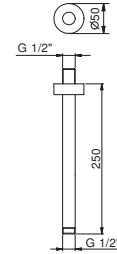

9236

Shower arm

- 25 cm long
- round backplate
- ceiling-mount
- 1/2" inlet

Chrome	86 02 9236
Matt Black	86 13 9236
Matt Gun Metal PVD	86 P5 9236
Matt British Gold PVD	86 P6 9236
Deep Black PVD	86 S1 9236

OPTIONAL: Built-in part for plasterboard

W046	91 00 W046