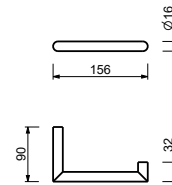

7609

Toilet roll holder

Chrome	96 02 7609
Matt Black	96 13 7609
Matt Gun Metal PVD	96 P5 7609
Matt British Gold PVD	96 P6 7609
Deep Black PVD	96 S1 7609

7645

Toilet roll holder

• for horizontal and vertical installation