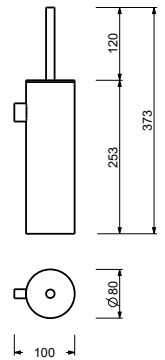

7672

Toilet brush holder

- wall mounted
- with extendable container

Chrome	96 02 7672
Matt Black	96 13 7672
Matt Gun Metal PVD	96 P5 7672
Matt British Gold PVD	96 P6 7672
Deep Black PVD	96 S1 7672