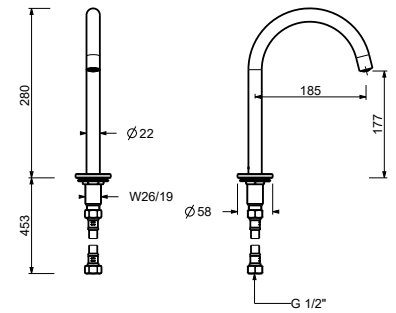

Wall-mount washbasin mixer

- spout projection 20 cm
- handle
- flow restrictor 5 l/min at 3 bar
- 1/2" inlets
- WITHOUT WASTE

L913B

External piece

Chrome	58 02 L913B
Matt Black	58 13 L913B
Matt Gun Metal PVD	58 P5 L913B
Matt British Gold PVD	58 P6 L913B
Deep Black PVD	58 S1 L913B

8436

Washbasin spout

- h. 28 cm
- spout projection 18,5 cm
- flow restrictor 5 l/min at 3 bar
- 1/2" inlet

Chrome	24 02 8436
Matt Black	24 13 8436
Matt Gun Metal PVD	24 P5 8436
Matt British Gold PVD	24 P6 8436
Deep Black PVD	24 S1 8436