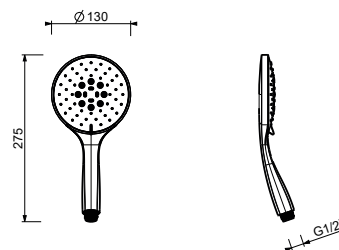

Chrome	90 02 8929
Matt Black	90 13 8929
Matt Gun Metal PVD	90 P5 8929
Matt British Gold PVD	90 P6 8929

9890

Handshower

- DISCO
- Base material: ABS
- Ø 14 cm
- 2 jets: 72 rain nozzles, 4 massage nozzles
- flow restrictor 12 l/min
- anti-lime scale system
- check valve