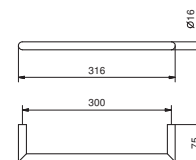

- 30 cm
- wall mounted

Chrome	96 02 7654
Matt Black	96 13 7654

7606

Towel rail

- 30 cm

Chrome	96 02 7606
Matt Black	96 13 7606
Matt Gun Metal PVD	96 P5 7606
Matt British Gold PVD	96 P6 7606
Deep Black PVD	96 S1 7606