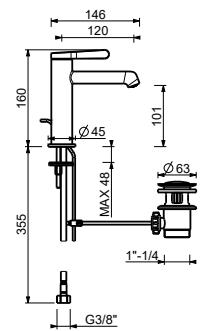

WITHOUT WASTE

Deck mounted mixer**L995****Washbasin spout***_spout projection 18,5 cm***8436****Wall-mount washbasin spout***_spout projection 20 cm***Z408****Single-hole bidet mixer***_spout projection 10,5 cm***L908WF**

WITHOUT WASTE

L908F

WITH WASTE

L904WF

Single-hole washbasin mixer

- spout projection 12 cm
- handle
- flow restrictor 5 l/min at 3 bar
- flexible supply lines
- WITHOUT WASTE

Chrome	58 02 L904WF
Matt Black	58 13 L904WF
Matt Gun Metal PVD	58 P5 L904WF
Matt British Gold PVD	58 P6 L904WF
Deep Black PVD	58 S1 L904WF

L904F

Single-hole washbasin mixer

- spout projection 12 cm
- handle
- flow restrictor 5 l/min at 3 bar
- flexible supply lines
- WITH WASTE

Chrome	58 02 L904F
Matt Black	58 13 L904F
Matt Gun Metal PVD	58 P5 L904F
Matt British Gold PVD	58 P6 L904F
Deep Black PVD	58 S1 L904F

L906WF

Single-hole high washbasin mixer

- spout projection 14,5 cm
- handle
- flow restrictor 5 l/min at 3 bar
- flexible supply lines
- WITHOUT WASTE

• Available from October 2024

Chrome	58 02 L906WF
Matt Black	58 13 L906WF
Matt Gun Metal PVD	58 P5 L906WF
Matt British Gold PVD	58 P6 L906WF
Deep Black PVD	58 S1 L906WF