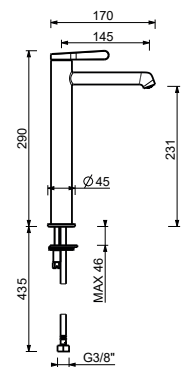

L904F

Single-hole washbasin mixer

- spout projection 12 cm
- handle
- flow restrictor 5 l/min at 3 bar
- flexible supply lines
- WITH WASTE

Chrome	58 02 L904F
Matt Black	58 13 L904F
Matt Gun Metal PVD	58 P5 L904F
Matt British Gold PVD	58 P6 L904F
Deep Black PVD	58 S1 L904F

L906WF

Single-hole high washbasin mixer

- spout projection 14,5 cm
- handle
- flow restrictor 5 l/min at 3 bar
- flexible supply lines
- WITHOUT WASTE

• Available from October 2024

Chrome	58 02 L906WF
Matt Black	58 13 L906WF
Matt Gun Metal PVD	58 P5 L906WF
Matt British Gold PVD	58 P6 L906WF
Deep Black PVD	58 S1 L906WF

Wall-mount washbasin mixer

- spout projection 20 cm
- handle
- flow restrictor 5 l/min at 3 bar
- 1/2" inlets
- WITHOUT WASTE

L913B

External piece

Chrome	58 02 L913B
Matt Black	58 13 L913B
Matt Gun Metal PVD	58 P5 L913B
Matt British Gold PVD	58 P6 L913B
Deep Black PVD	58 S1 L913B

8436

Washbasin spout

- h. 28 cm
- spout projection 18,5 cm
- flow restrictor 5 l/min at 3 bar
- 1/2" inlet

Chrome	24 02 8436
Matt Black	24 13 8436
Matt Gun Metal PVD	24 P5 8436
Matt British Gold PVD	24 P6 8436
Deep Black PVD	24 S1 8436