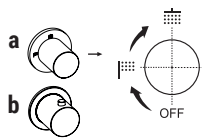

a) shut-off rotating diverter - By rotating the diverter knob from centre to right clockwise, opens the first and second outlets in a sequence. To close, turn to the left.

b) temperature control.

Base materials: BRASS

Finishing:

02 Chrome

13 Matt Black (RAL 9005)

P5 Matt Gun Metal PVD

P6 Matt British Gold PVD

S1 Deep Black PVD