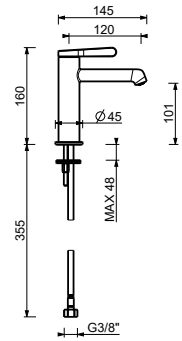

WITHOUT WASTE

Deck mounted mixer**L995****Washbasin spout***_spout projection 18,5 cm***8436****Wall-mount washbasin spout***_spout projection 20 cm***Z408****Single-hole bidet mixer***_spout projection 10,5 cm***L908WF**

WITHOUT WASTE

L908F

WITH WASTE

L904WF

Single-hole washbasin mixer

- spout projection 12 cm
- handle
- flow restrictor 5 l/min at 3 bar
- flexible supply lines
- WITHOUT WASTE

Chrome	58 02 L904WF
Matt Black	58 13 L904WF
Matt Gun Metal PVD	58 P5 L904WF
Matt British Gold PVD	58 P6 L904WF
Deep Black PVD	58 S1 L904WF

L904F

Single-hole washbasin mixer

- spout projection 12 cm
- handle
- flow restrictor 5 l/min at 3 bar
- flexible supply lines
- WITH WASTE

Chrome	58 02 L904F
Matt Black	58 13 L904F
Matt Gun Metal PVD	58 P5 L904F
Matt British Gold PVD	58 P6 L904F
Deep Black PVD	58 S1 L904F

L906WF

Single-hole high washbasin mixer

- spout projection 14,5 cm
- handle
- flow restrictor 5 l/min at 3 bar
- flexible supply lines
- WITHOUT WASTE

• Available from October 2024

Chrome	58 02 L906WF
Matt Black	58 13 L906WF
Matt Gun Metal PVD	58 P5 L906WF
Matt British Gold PVD	58 P6 L906WF
Deep Black PVD	58 S1 L906WF