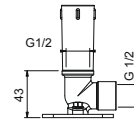

OPTIONAL: Built-in part for plasterboard

W046	91 00 W046