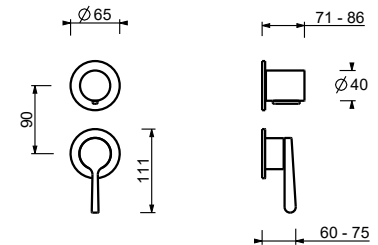

L981B

External piece

Chrome	58 02 L981B
Matt Black	58 13 L981B
Matt Gun Metal PVD	58 P5 L981B
Matt British Gold PVD	58 P6 L981B
Deep Black PVD	58 S1 L981B