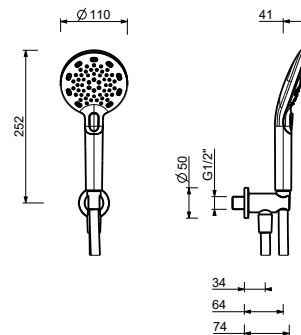

E829

Showerrail with external mixer

- handles
- **2-way** shut-off diverter with turning knob
- 150 cm PVC flexible
- handshower
- shower head Ø 24 cm
- 1/2" inlets
- adjustable slider

N.B. FIT hand shower and Ø 20 cm showerhead in S1 finishes

OPTIONAL: Built-in part for plasterboard

W046	91 00 W046
-------------	------------

9237

Shower arm

- 45 cm long
- round backplate
- ceiling-mount
- 1/2" inlet

Chrome	86 02 9237
Matt Black	86 13 9237
Matt Gun Metal PVD	86 P5 9237
Matt British Gold PVD	86 P6 9237
Deep Black PVD	86 S1 9237

OPTIONAL: Built-in part for plasterboard

W046	91 00 W046
-------------	------------

8093

Shower set

- FIT handshower
- water plug with showerholder
- round backplate
- 150 cm PVC flexible
- 1/2" inlet

Chrome	86 02 8093
Matt Black	86 13 8093
Matt Gun Metal PVD	86 P5 8093
Matt British Gold PVD	86 P6 8093
Deep Black PVD	86 S1 8093

8151

Shower set

- DISCO handshower
- water plug with showerholder
- round backplate
- 150 cm PVC flexible
- 1/2" inlet

Chrome	86 02 8151
Matt Black	86 13 8151
Matt Gun Metal PVD	86 P5 8151
Matt British Gold PVD	86 P6 8151