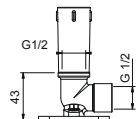

OPTIONAL: Built-in part for plasterboard

W046 91 00 W046