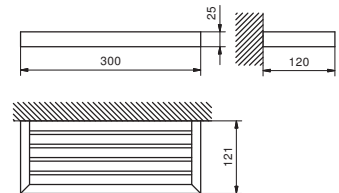

- 30 cm
- wall mounted

Chrome	96 02 7654
Matt Black	96 13 7654

7606

Towel rail

- 30 cm

Chrome	96 02 7606
Matt Black	96 13 7606
Matt Gun Metal PVD	96 P5 7606
Matt British Gold PVD	96 P6 7606
Deep Black PVD	96 S1 7606