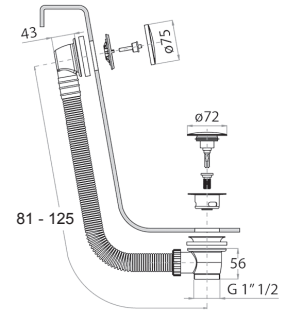

W001

Bathtub drain

- with handle
- WITH WASTE

Chrome
Matt Black
Matt Gun Metal PVD
Matt British Gold PVD
Deep Black PVD

91 02 W001
91 13 W001
91 P5 W001
91 P6 W001
91 S1 W001

W002

Bathtub drain

- with handle
- bath-tub drain with overflow
- WITH WASTE

Chrome
Matt Black
Matt Gun Metal PVD
Matt British Gold PVD
Deep Black PVD

91 02 W002
91 13 W002
91 P5 W002
91 P6 W002
91 S1 W002