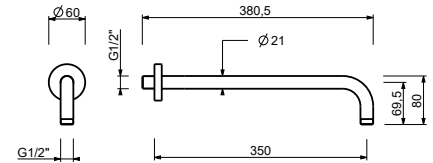

OPTIONAL: Built-in part for plasterboard

W046 91 00 W046

8028

Shower arm

- 45 cm long
- round backplate
- wall-mount
- 1/2" inlet

Chrome	86 02 8028
Matt Black	86 13 8028
Matt Gun Metal PVD	86 P5 8028
Matt British Gold PVD	86 P6 8028
Deep Black PVD	86 S1 8028