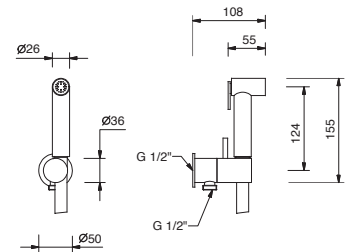

8486

Double-function hydrobrush

- for WC cleaning
- for personal care if used with a shower mixer
- water plug with showerholder
- stop valve
- Base material: brass
- round backplate
- 120 cm PVC flexible
- 1/2" inlet

Chrome	91 02 8486
Matt Black	91 13 8486
Matt Gun Metal PVD	91 P5 8486
Matt British Gold PVD	91 P6 8486
Deep Black PVD	91 S1 8486