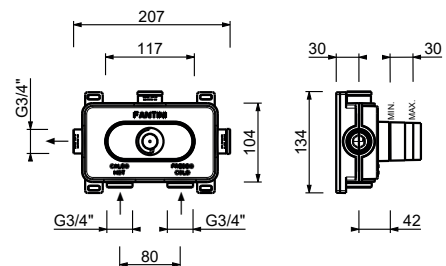

Built-in piece

19 00 D400A