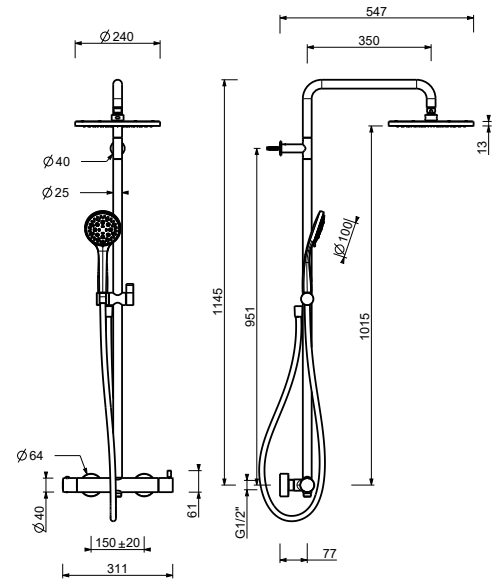

M687A

Built-in piece

44 00 M687A

L926

Wall-mount shower mixer

- without shower set
- handle
- 1/2" inlets

• Available from October 2024

Chrome	58 02 L926
Matt Black	58 13 L926
Matt Gun Metal PVD	58 P5 L926
Matt British Gold PVD	58 P6 L926
Deep Black PVD	58 S1 L926

E829

Showerrail with external mixer

- handles
- **2-way** shut-off diverter with turning knob
- 150 cm PVC flexible
- handshower
- shower head Ø 24 cm
- 1/2" inlets
- adjustable slider

N.B. FIT hand shower and Ø 20 cm showerhead in S1 finishes