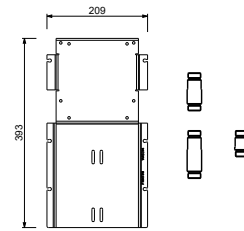

W213

OPTIONAL - Easy Fix System

1. plate and connections:
2. for an easy both horizontal and vertical installation of the thermostatic mixers:
   - to install art- D400A / D391A - **1 outlet**
   - to install art- D400A / D391A - **2 outlets**