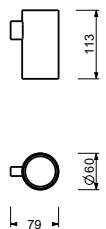

Tumbler

- wall mounted
- with extendable container

Chrome	96 02 7670
Matt Black	96 13 7670
Matt Gun Metal PVD	96 P5 7670
Matt British Gold PVD	96 P6 7670
Deep Black PVD	96 S1 7670