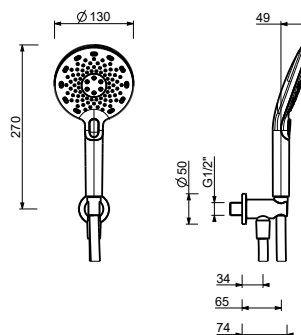

E829

Showerrail with external mixer

- handles
- **2-way** shut-off diverter with turning knob
- 150 cm PVC flexible
- handshower
- shower head Ø 24 cm
- 1/2" inlets
- adjustable slider

N.B. FIT hand shower and Ø 20 cm showerhead in S1 finishes

OPTIONAL: Built-in part for plasterboard

W046	91 00 W046
-------------	------------

8093

Shower set

- FIT handshower
- water plug with showerholder
- round backplate
- 150 cm PVC flexible
- 1/2" inlet

Chrome	86 02 8093
Matt Black	86 13 8093
Matt Gun Metal PVD	86 P5 8093
Matt British Gold PVD	86 P6 8093
Deep Black PVD	86 S1 8093

8151

Shower set

- DISCO handshower
- water plug with showerholder
- round backplate
- 150 cm PVC flexible
- 1/2" inlet

Chrome	86 02 8151
Matt Black	86 13 8151
Matt Gun Metal PVD	86 P5 8151
Matt British Gold PVD	86 P6 8151

8152

Shower set

- DISCO handshower
- water plug with showerholder
- round backplate
- 150 cm PVC flexible
- 1/2" inlet

Chrome	86 02 8152
Matt Black	86 13 8152
Matt Gun Metal PVD	86 P5 8152
Matt British Gold PVD	86 P6 8152