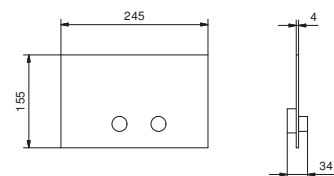

8402

Flush actuator plate

- Base material: stainless steel
- projecting push-button controls
- with round controls
- compatible with GEBERIT SIGMA8, SIGMA12
- without visible fixing system

Brilliant Stainless Steel	91 38 8402
Matt Black	91 13 8402
Matt Gun Metal PVD	91 P5 8402
Matt British Gold PVD	91 P6 8402
Deep Black PVD	91 S1 8402

8403

Flush actuator plate

- Base material: stainless steel
- flush fit controls
- with square controls
- compatible with GEBERIT SIGMA8, SIGMA12
- without visible fixing system

Brilliant Stainless Steel	91 38 8403
Matt Black	91 13 8403
Matt Gun Metal PVD	91 P5 8403
Matt British Gold PVD	91 P6 8403
Deep Black PVD	91 S1 8403

W216

Flush actuator plate

- Base material: stainless steel
- projecting push-button controls
- with round controls
- compatible with TECEBOX OCTA II
- minimum depth: see installation instructions
- without visible fixing system

Brilliant Stainless Steel	91 38 W216
Matt Black	91 13 W216
Matt Gun Metal PVD	91 P5 W216
Matt British Gold PVD	91 P6 W216
Deep Black PVD	91 S1 W216

8486

Double-function hydrobrush

- for WC cleaning
- for personal care if used with a shower mixer
- water plug with showerholder
- stop valve
- Base material: brass
- round backplate
- 120 cm PVC flexible
- 1/2" inlet

Chrome	91 02 8486
Matt Black	91 13 8486
Matt Gun Metal PVD	91 P5 8486
Matt British Gold PVD	91 P6 8486
Deep Black PVD	91 S1 8486