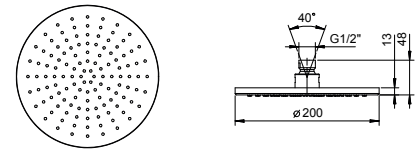

8095

Rain showerhead

- Ø 20 cm
- Base material: ABS
- flow restrictor 12 l/min at 3 bar
- anti-lime scale system
- 1/2" inlet
- check valve

NOTE: conditions necessary for the correct functioning: Min. Flow Rate: 10 l/min