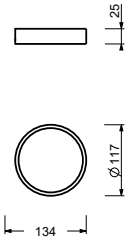

- toilet roll holder
- toilet brush holder
- free standing
- with extendable container

Chrome
Matt Black

96 02 7657
96 13 7657

7648

Soap holder

- free standing
- Ø 12 cm
- glass insert

Chrome	96 02 7648
Matt Black	96 13 7648
Matt Gun Metal PVD	96 P5 7648
Matt British Gold PVD	96 P6 7648
Deep Black PVD	96 S1 7648