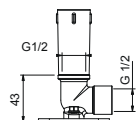

OPTIONAL: Built-in part for plasterboard

W046 91 00 W046